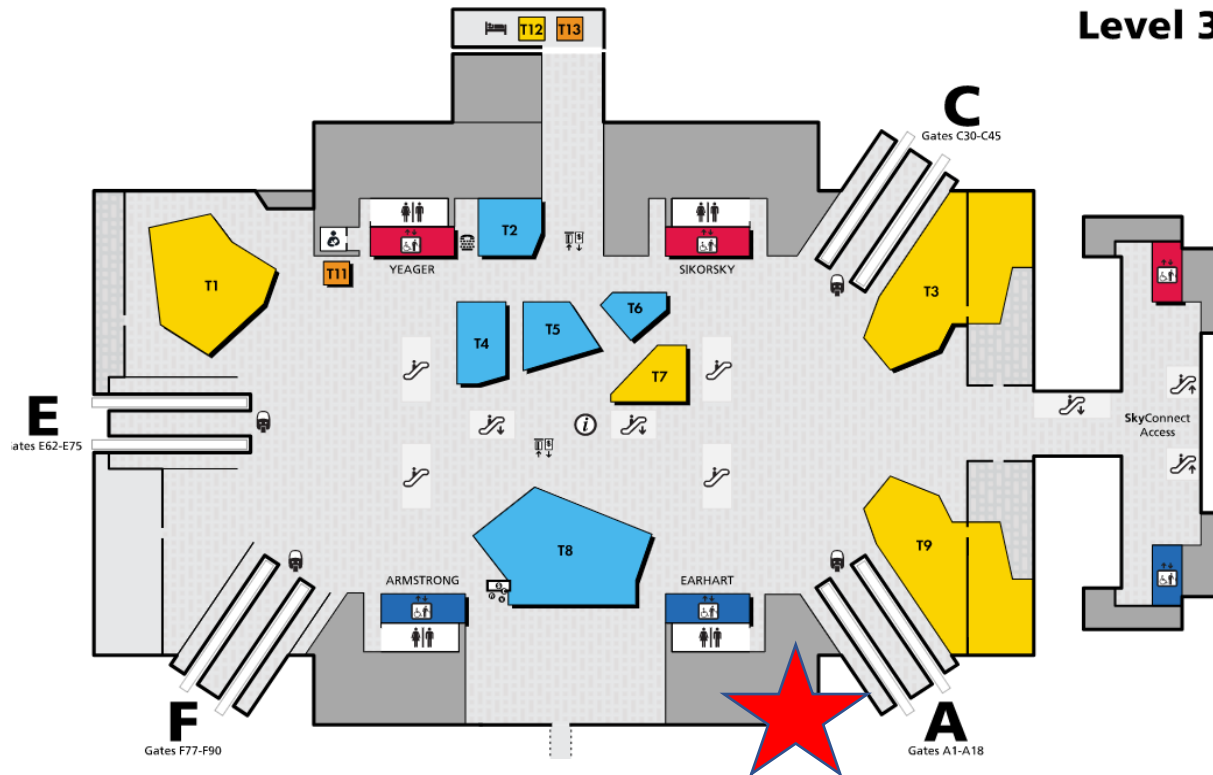

Directions to April 22 TBARTA meetings at Tampa International Airport

- 1) When you arrive at the airport park in SHORT TERM parking.
- 2) For convenience, park next to the BLUE AMELIA EARHART elevators.
- 3) Take the Earhart elevators down to LEVEL THREE.
- 4) When you get off the Earhart elevators, turn right and go down the hall marked “Restrooms.”
- 5) ★ The Airport Authority Board room is at the end of that hallway, located between the Earhart Elevators and the entrance to Terminal A.

The Airport Authority Board room is at the end of a hallway, located between the Earhart Elevators and entrance to Terminal A.